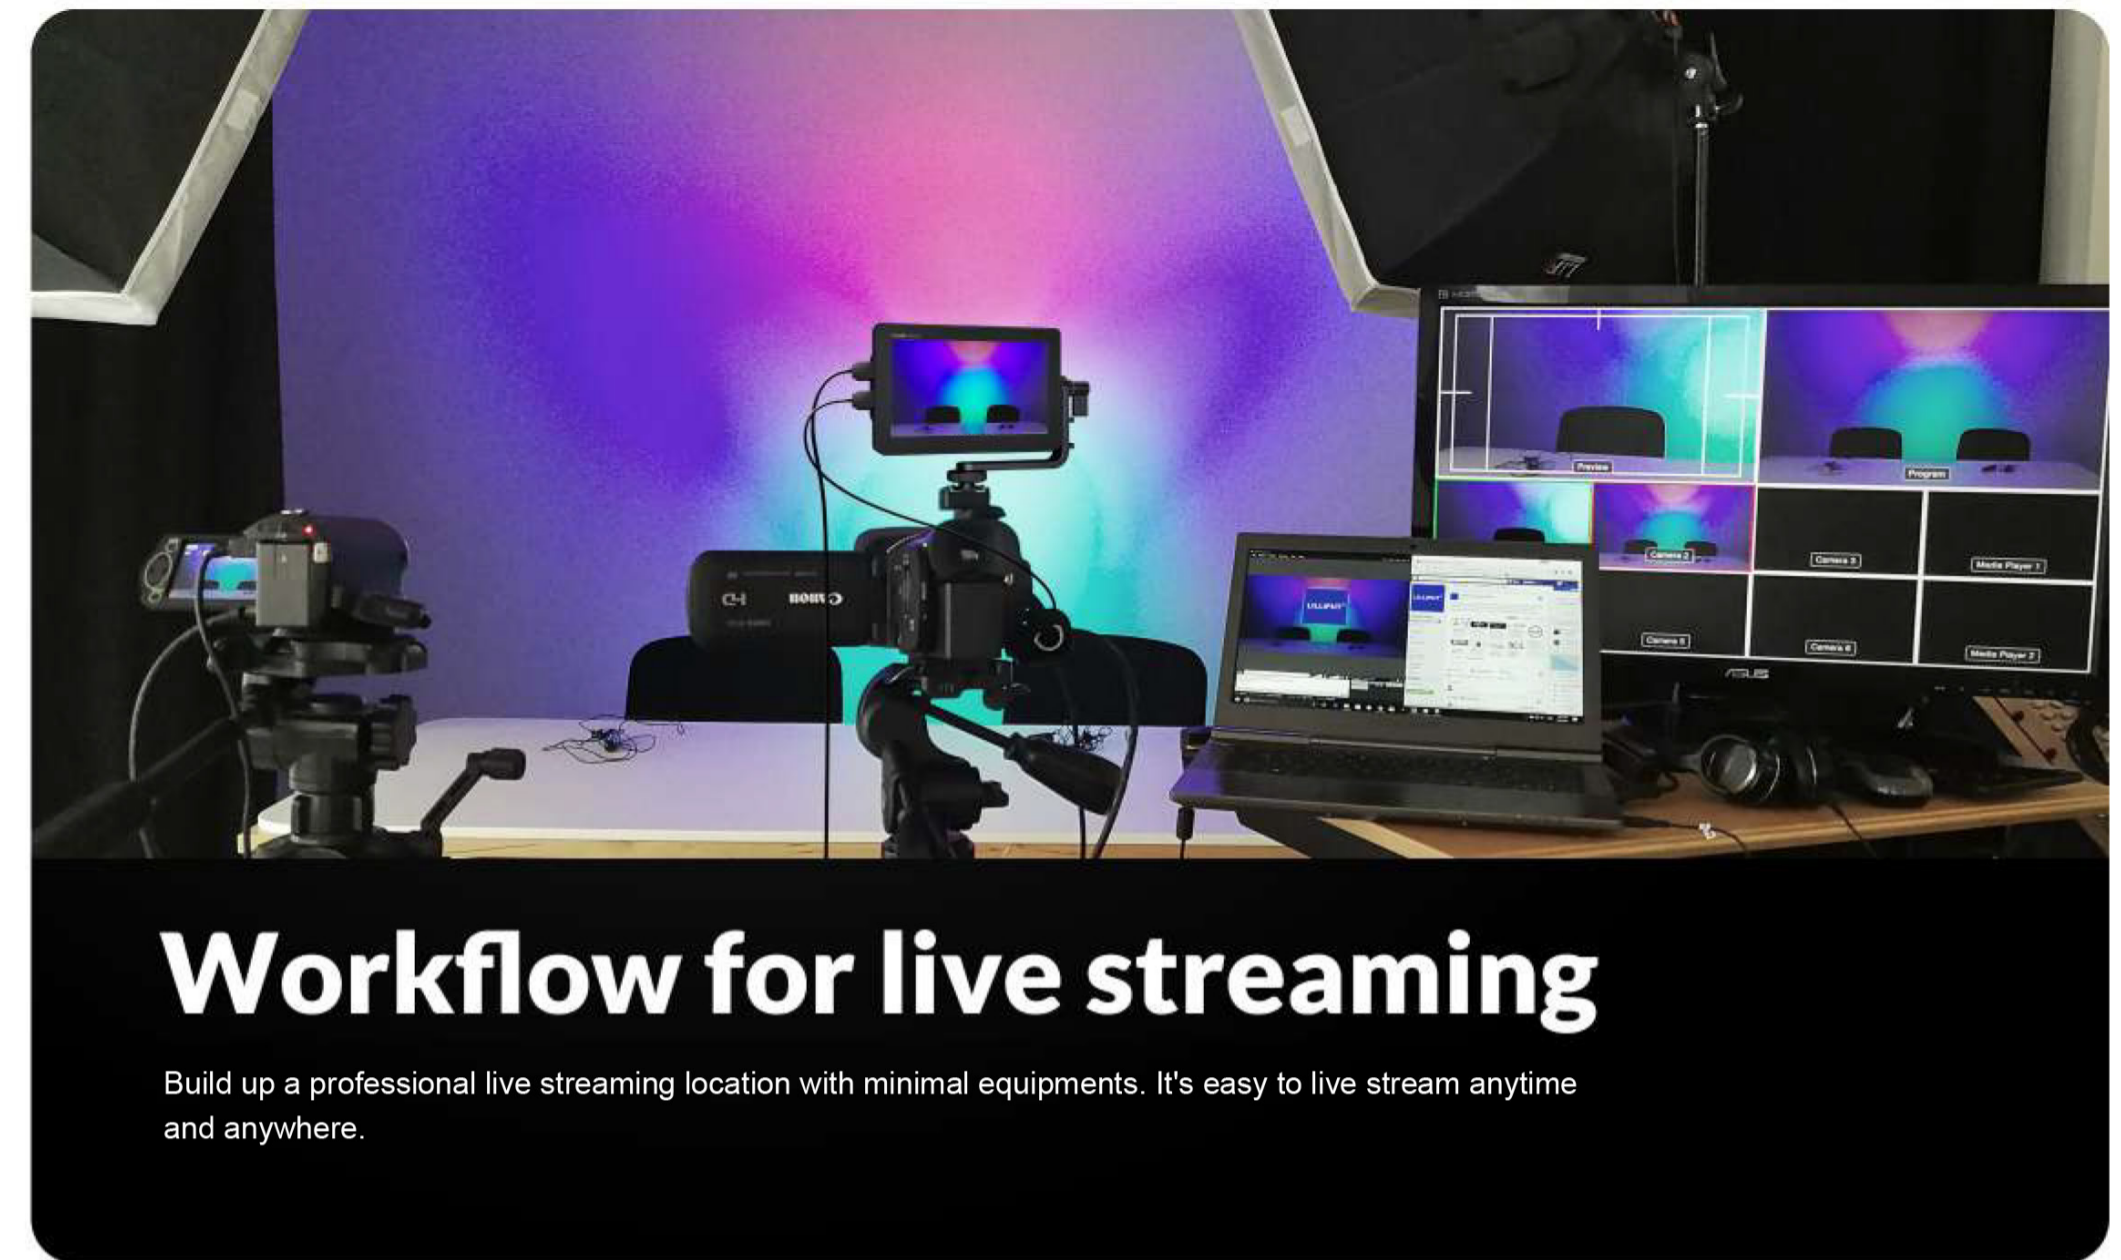

neway®

5" TOUCH SCREEN

LIVE STREAMING ON-CAMERA MONITOR

W5U

- 5 inch IPS screen with 1920x1080 resolution, capacitive touch screen
- 4K HDMI 2.0 input, supporting up to 4K 60 Hz
- Output to USB for live streaming
- Wide color space supporting 98% DCI-P3, HDR, 3D-LUT
- Dual-purpose battery plate: Sony NP-F, Canon LP-E6; DC 8V output

Workflow for live streaming

Build up a professional live streaming location with minimal equipments. It's easy to live stream anytime and anywhere.

Make monitor as convenient as a webcam with a USB connection to your computer. You can put the video what you are recording directly into the video software for live streaming. Video software will recognize the monitor as a webcam, and any software can be chosen, such as Skype, Facebook, Youtube, Twitch, Periscope, Zoom and more.

Penetratingly Minute

Creatively integrated 1920×1080 native resolution (441ppi), 1000:1 contrast, and 400cd/m² into a 5 inch LCD panel, which covers 131% Rec.709 and 98% DCI-P3 color space.

4K 60Hz HDMI 2.0