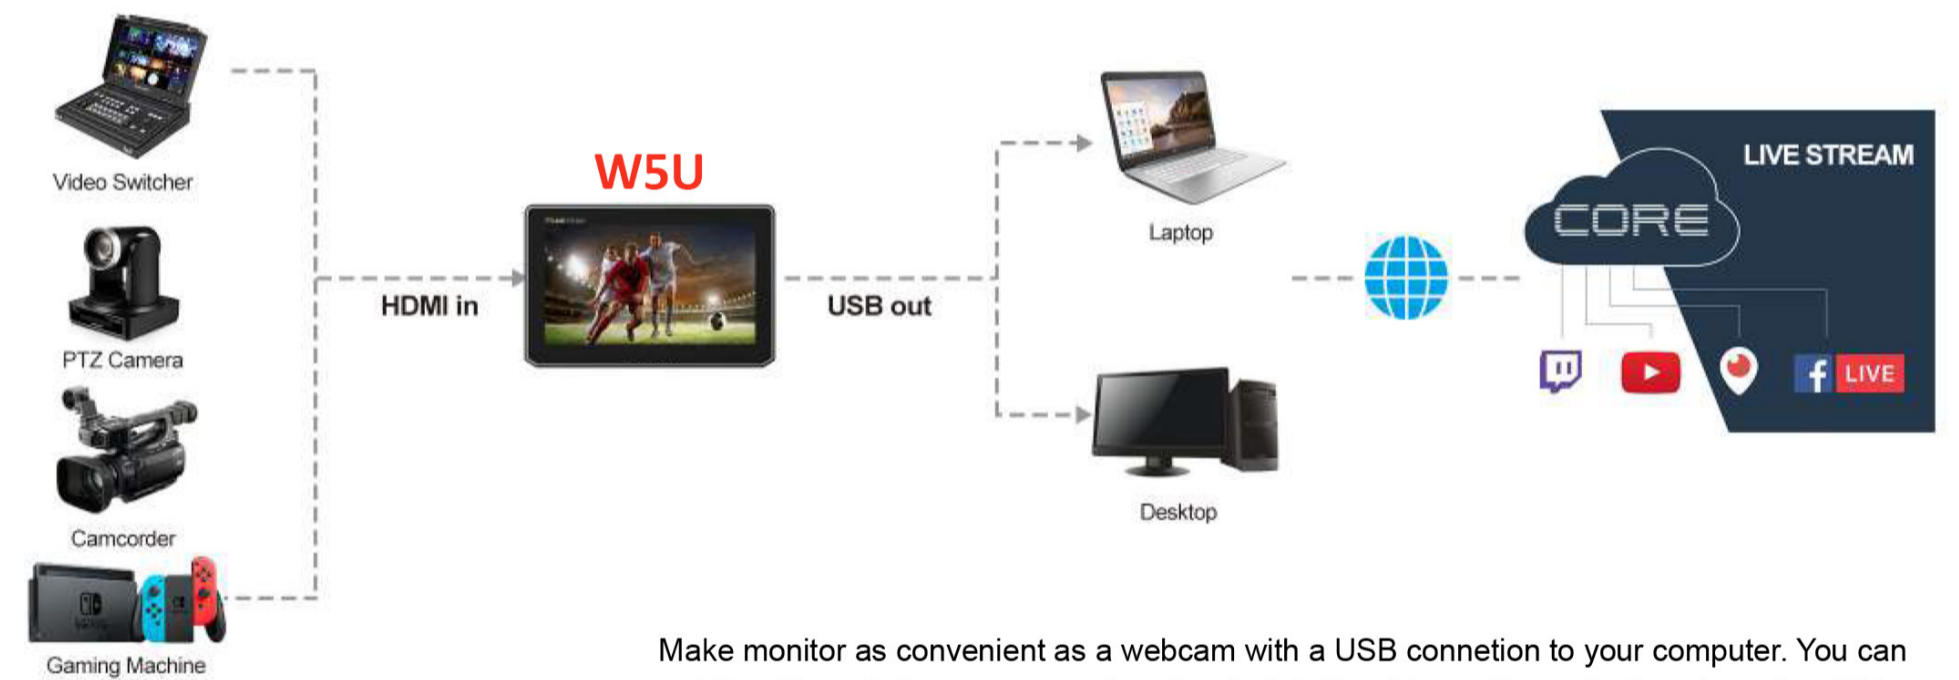

neway®

5" TOUCH SCREEN

LIVE STREAMING ON-CAMERA MONITOR

W5U

- 5 inch IPS screen with 1920x1080 resolution, capacitive touch screen
- 4K HDMI 2.0 input, supporting up to 4K 60 Hz
- Output to USB for live streaming
- Wide color space supporting 98% DCI-P3, HDR, 3D-LUT
- Dual-purpose battery plate: Sony NP-F, Canon LP-E6; DC 8V output

Workflow for live streaming

Build up a professional live streaming location with minimal equipments. It's easy to live stream anytime and anywhere.

Make monitor as convenient as a webcam with a USB connection to your computer. You can put the video what you are recording directly into the video software for live streaming. Video software will recognize the monitor as a webcam, and any software can be chosen, such as Skype, Facebook, Youtube, Twitch, Periscope, Zoom and more.

Penetratingly Minute

Creatively integrated 1920×1080 native resolution (441ppi), 1000:1 contrast, and 400cd/m² into a 5 inch LCD panel, which covers 131% Rec.709 and 98% DCI-P3 color space.

4K 60Hz HDMI 2.0

Quickly select the function on or off from the menu, or slide freely to adjust the value.

Power Supply

The dual battery mounting plate is compatible with both Canon LP-E6 and Sony NP-F series batteries, and the DC 8V power output is also useful for unlimited purposes.